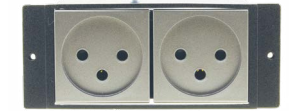

TS-2IL
TBUS Power Socket Bracket for 2 Legrand Mosaic Sockets