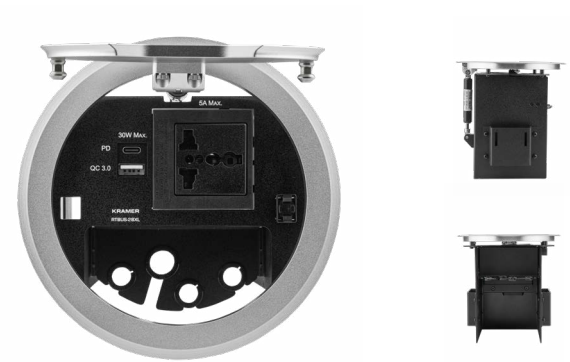

RTBUS-27XL

Round Table Connection Bus for Power Socket and Cable Pass-Throughs

Available Colors: ●

- Elegant in-table solution
- Easy to install
- Pop-up lid
- 2x cable pass through.

RTBUS-28XL

Round Table Connection Bus for Power Socket , USB Charging and Cable Pass-Throughs