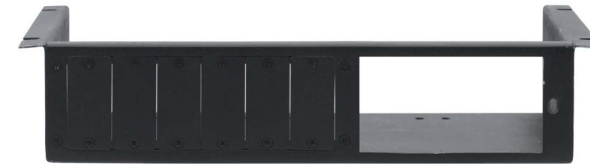

UTBUS-2XL

Under-the-Table Modular Connection Bus

- Power Sockets — 10 different "TS" dual power socket options are available to accommodate the power requirements worldwide. (Purchased separately).
- Power Cord — 8 different "C-AC" single power cords for each power socket. (Purchased separately).
- Insert Slots — 6.
- Installation Requirement — Requires 34.0cm x 13.7cm (13.39" x 5.4") of free space beneath the table.
- Weight — 0.7kg (1.54lbs) approx.

! Frames, power sockets, and power cords are purchased separately (see pages 29-30)