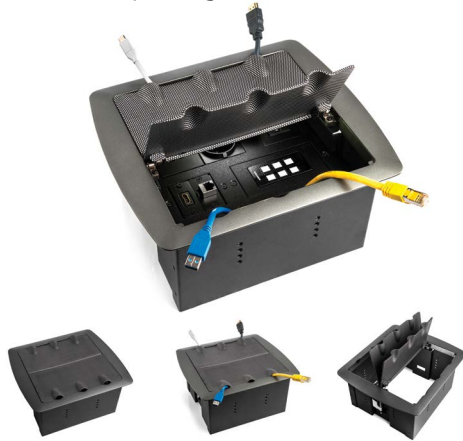

Table Boxes

TBUS-20XL(WAVES)

Table Mount Modular Multi-Connection Solution – Unique Design

- Cover — Manually opens & closes.
- Innovative Carbon look finish
- Unique lid shape with cables tunnels (waves)
- Lid open to both sides
- Lid wings can be fixed at any angle
- Easy and fast to install (electric screw driver from the top side of the table)
- Inner Frame —"T20AF" inner frame options
- Power Sockets —"TS" single and dual power socket
- Optional Accessories — TBUS inserts, KRT cable retractors.
- UL and CE Qualified.
- Connector Depth — Adjustable.

Available Colors: ● ●

ⓘ Frames, power sockets, and power cords are purchased separately (see pages 29-30)